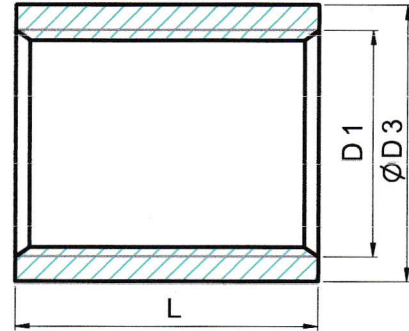

BSP,DIN2999

DESIGN FEATURES:

- 🔴 THREAD: NPT
- 🔴 CF8 (304) & CF8M (316)
- 🔴 MADE FROM STAINLESS STEEL WELDED PIPE

DIMENSIONS

unit : inch

SIZE	d1	BSPT,NPT		D1	BSP,DIN2999	
		d3	L2		D3	L
1/8"	1/8"	0.55	0.79	1/8"	0.55	0.79
1/4"	1/4"	0.73	1.06	1/4"	0.73	0.98
3/8"	3/8"	0.85	1.10	3/8"	0.85	1.02
1/2"	1/2"	1.04	1.42	1/2"	1.04	1.34
3/4"	3/4"	1.26	1.54	3/4"	1.26	1.42
1"	1"	1.56	1.69	1"	1.56	1.69
1 1/4"	1 1/4"	1.91	1.89	1 1/4"	1.91	1.89
1 1/2"	1 1/2"	2.15	1.89	1 1/2"	2.15	1.89
2"	2"	2.62	2.20	2"	2.62	2.20
2 1/2"	2 1/2"	3.31	2.56	2 1/2"	3.31	2.56
3"	3"	3.94	2.80	3"	3.74	2.80
4"	4"	5.08	3.27	4"	4.80	3.27
5"	5"	6.36	3.54	-	-	-
6"	6"	7.28	3.96	-	-	-